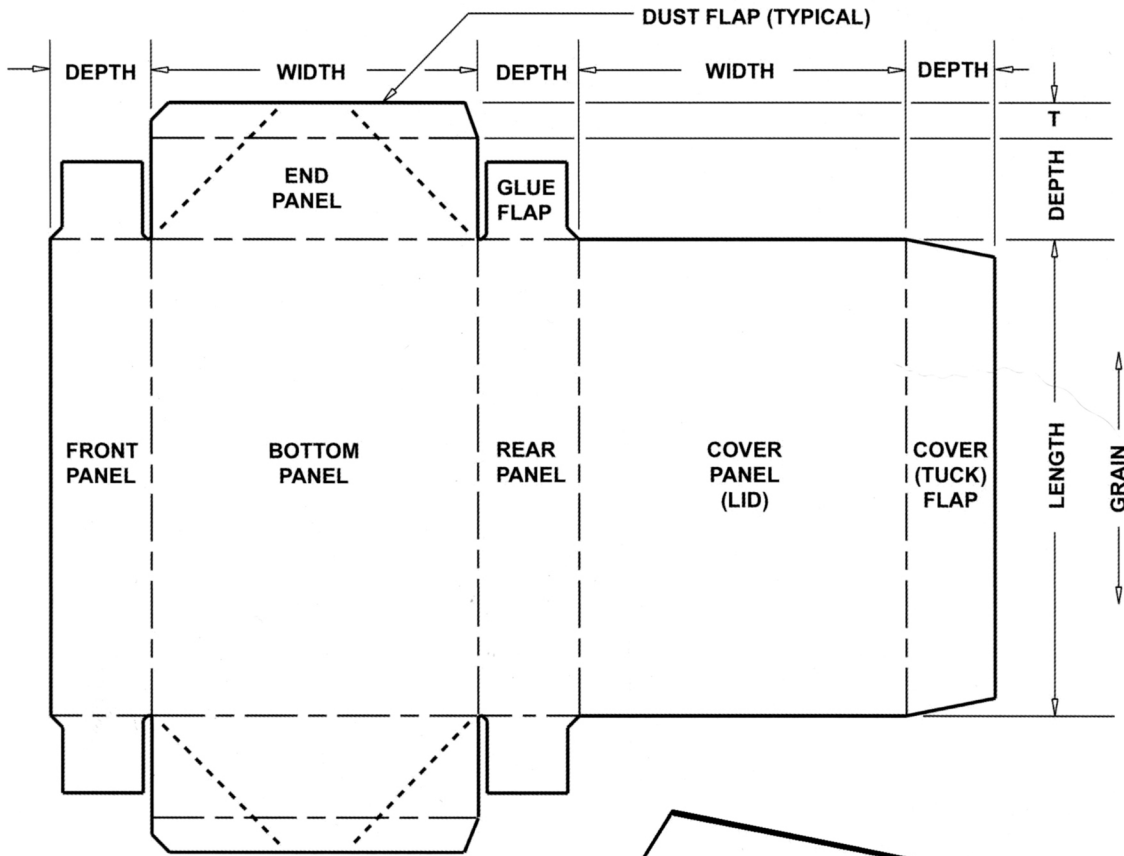

TRAY STYLE CARTONS

Single Sidewall / Single Endwall / Hinged Cover Converter Glued

**FOUR CORNER (POINT)
BEERS with
TUCK TOP CLOSURE
(a.k.a.) BIERS**

This style is typically set up, loaded and closed by hand. It is suitable for a broad range of relatively light products.

Figure 1

Figure 2